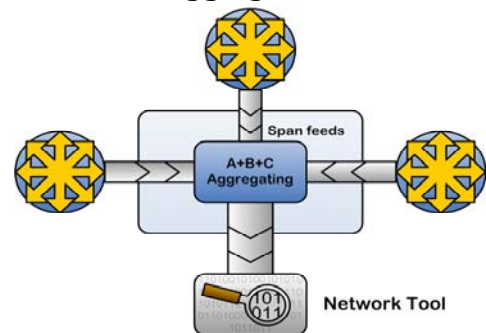

Smart Network Access System

Sample Configuration Modes

Breakout TAP Mode

Aggregating TAP Mode

SPAN Regeneration Mode

SPAN Aggregation Mode

Fully Configurable 1U Backplane

The flexible, high density and configurable backplane design of the 1U chassis allows you to aggregate, route or regenerate traffic in any configuration that your network appliances and tools require.