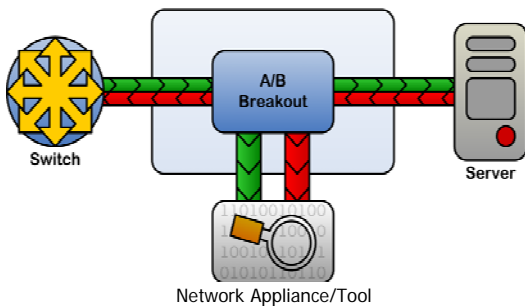

Smart Network Access System

Sample Configuration Modes

Breakout TAP Mode

Aggregating TAP Mode

SPAN Regeneration Mode

SPAN Aggregation Mode

Fully Configurable 1U Backplane

The flexible, high density and configurable backplane design of the 1U chassis allows you to aggregate, route or regenerate traffic in any configuration that your network appliances and tools require.