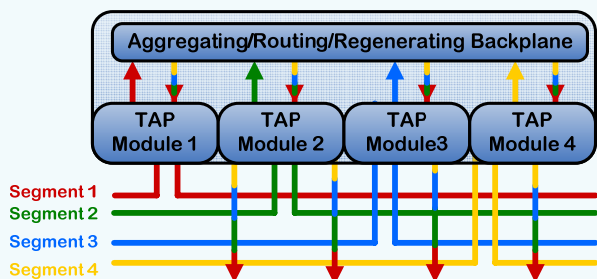

Smart Network Access System

Sample Configuration Modes

Breakout TAP Mode

Aggregating TAP Mode

SPAN Regeneration Mode

SPAN Aggregation Mode

Fully Configurable 1U Backplane

The flexible, high density and configurable backplane design of the 1U chassis allows you to aggregate, route or regenerate traffic in any configuration that your network appliances and tools require.