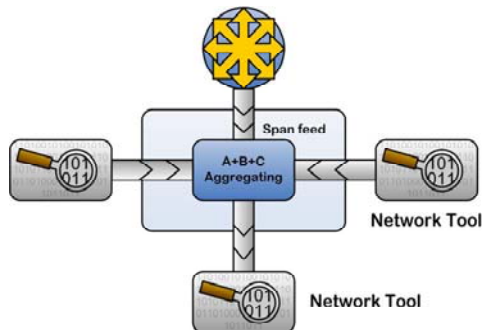

Smart Network Access System

Sample Configuration Modes

Breakout TAP Mode

Aggregating TAP Mode

SPAN Regeneration Mode

SPAN Aggregation Mode

Fully Configurable 1U Backplane

The flexible, high density and configurable backplane design of the 1U chassis allows you to aggregate, route or regenerate traffic in any configuration that your network appliances and tools require.