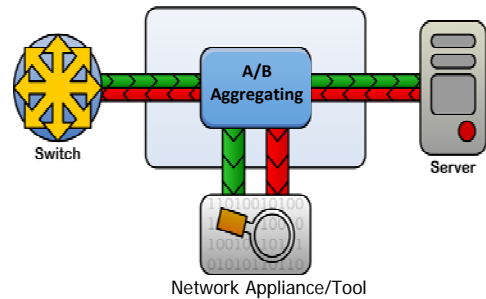

Smart Network Access System

Sample Configuration Modes

Breakout TAP Mode

Aggregating TAP Mode

SPAN Regeneration Mode

SPAN Aggregation Mode

Fully Configurable 1U Backplane

The flexible, high density and configurable backplane design of the 1U chassis allows you to aggregate, route or regenerate traffic in any configuration that your network appliances and tools require.